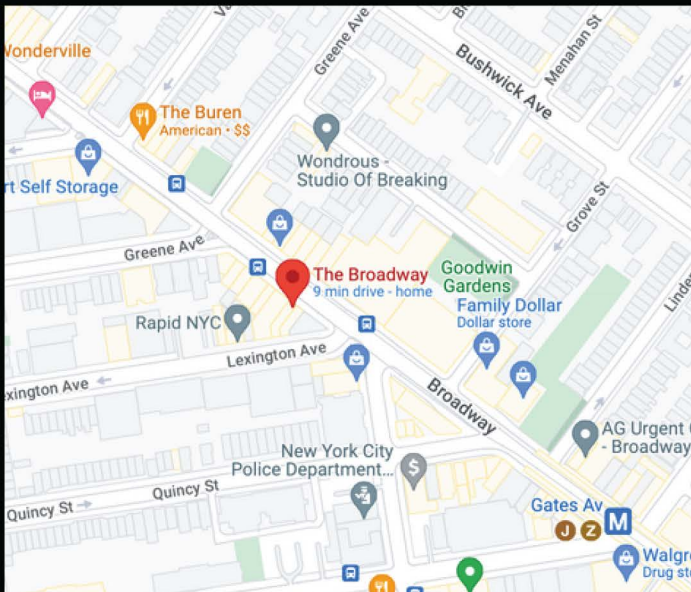

# THE BROADWAY

The Broadway is a multi-story music venue, bar and restaurant located directly under the J Train, a short walk from the Gates Avenue stop. Since 2019, we have been offering a space for all to freely express themselves through music, film, skate, and beyond. The Broadway boasts a large space to host a multitude of events, public or private. // Venue Capacity: 150

## TRAINS

We are located on Broadway in Brooklyn, NY, between Greene Ave & Lexington Ave; a short walk from the Gates Ave. subway stop on the J line.

## LOCATION

1272 Broadway, Brooklyn, NY 11221  
GPS Coordinates - 40.691164559101146,  
-73.92485312927131